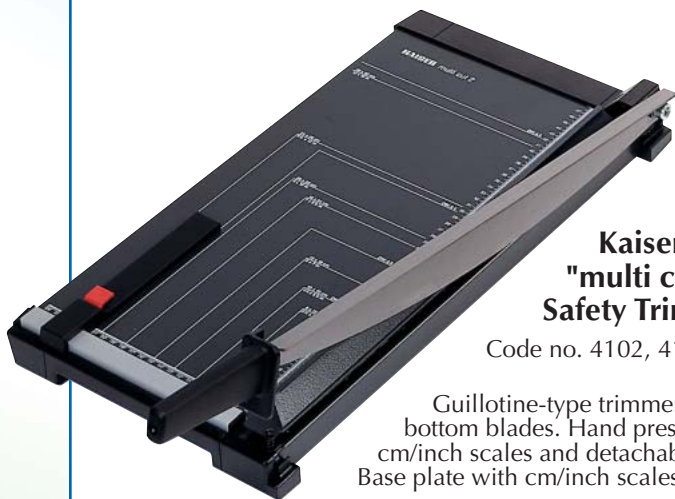

Kaiser Cutters

"hobby cut 1" Safety Trimmer for deckle cut, perforation and zig-zag cut

SET 1
Code no. 4310

"hobby cut 1" with additional deckle cut head

Kaiser "hobby cut 1" Safety Trimmer
Code no. 4308

With self-sharpening rotating circular blade in a closed plastic housing. Automatic paper grip for precise cutting results. Transparent clamping bar. Two angle guides with cm/inch scales. Base plate with cm/inch scale, angle and format markings.

**Kaiser
"mini cut" and
"hobby cut" Safety Trimmer**

Code no. 4304, 4308, 4309

With self-sharpening rotating circular blade in a closed plastic housing. Automatic paper grip for precise cutting results. Transparent clamping bar. Two angle guides with cm/inch scales. Base plate with cm/inch scale, angle and format markings.

**Kaiser
"profi cut"
Safety Trimmer**

Code no. 4317,
4318, 4319

Self-sharpening circular blade in closed plastic housing. Grinded counter-blade. Automatic paper clamping at cutting position. Transparent paper-holding strip. Angle stop with cm and inch scales and detachable magnetic back stop. Base plate with cm and inch scales and format markings. Provisions for wall mounting.

**Kaiser
"multi cut"
Safety Trimmer**

Code no. 4102, 4103

Guillotine-type trimmer with ground top and bottom blades. Hand pressure rail. Angle guide with cm/inch scales and detachable magnetic back stop. Base plate with cm/inch scales and format markings.